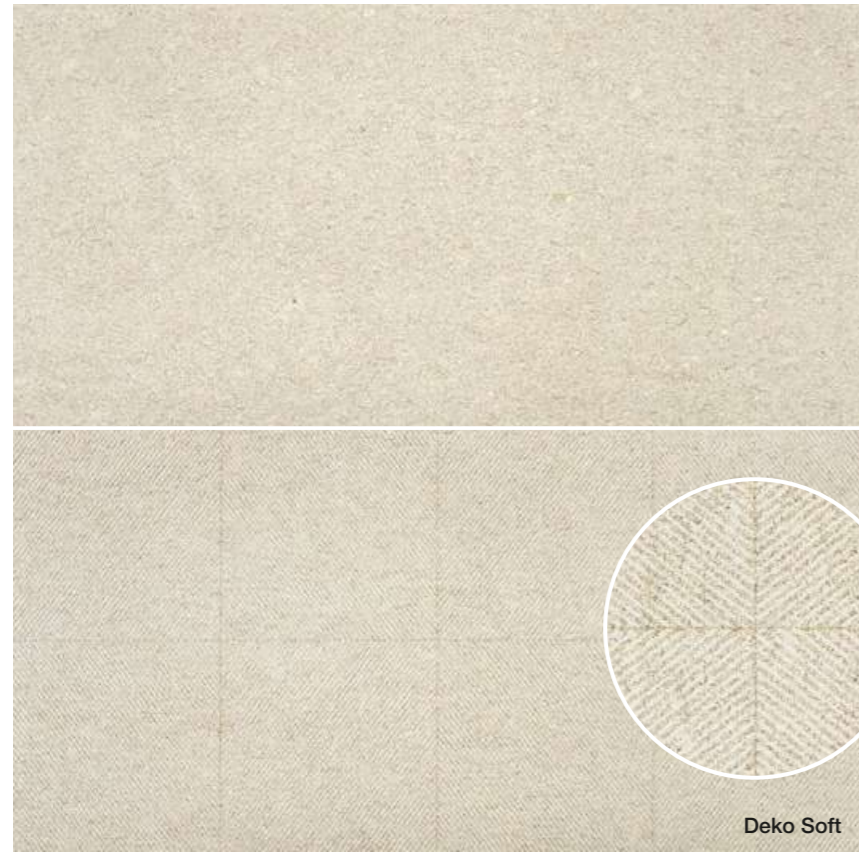

60x120 R 24"x48" R
60x60 R 24"x24" R

Packing list 224

Arena

60x120 R / 24"x48" R
GAV7B54371 / M2090
G4

Deko Vesta
60x120 R / 24"x48" R
GAV7D54371 / M2090
G4

60x60 R / 24"x24" R
GAVRA60371 / M1120
G4

Rodapié / Skirting
9,5x120 / 4"x48"
GAVE0GB371 / P1470

Peldaño / Step
30x120 / 12"x48"
GAVE0GZ371 / P1685

Deko Soft