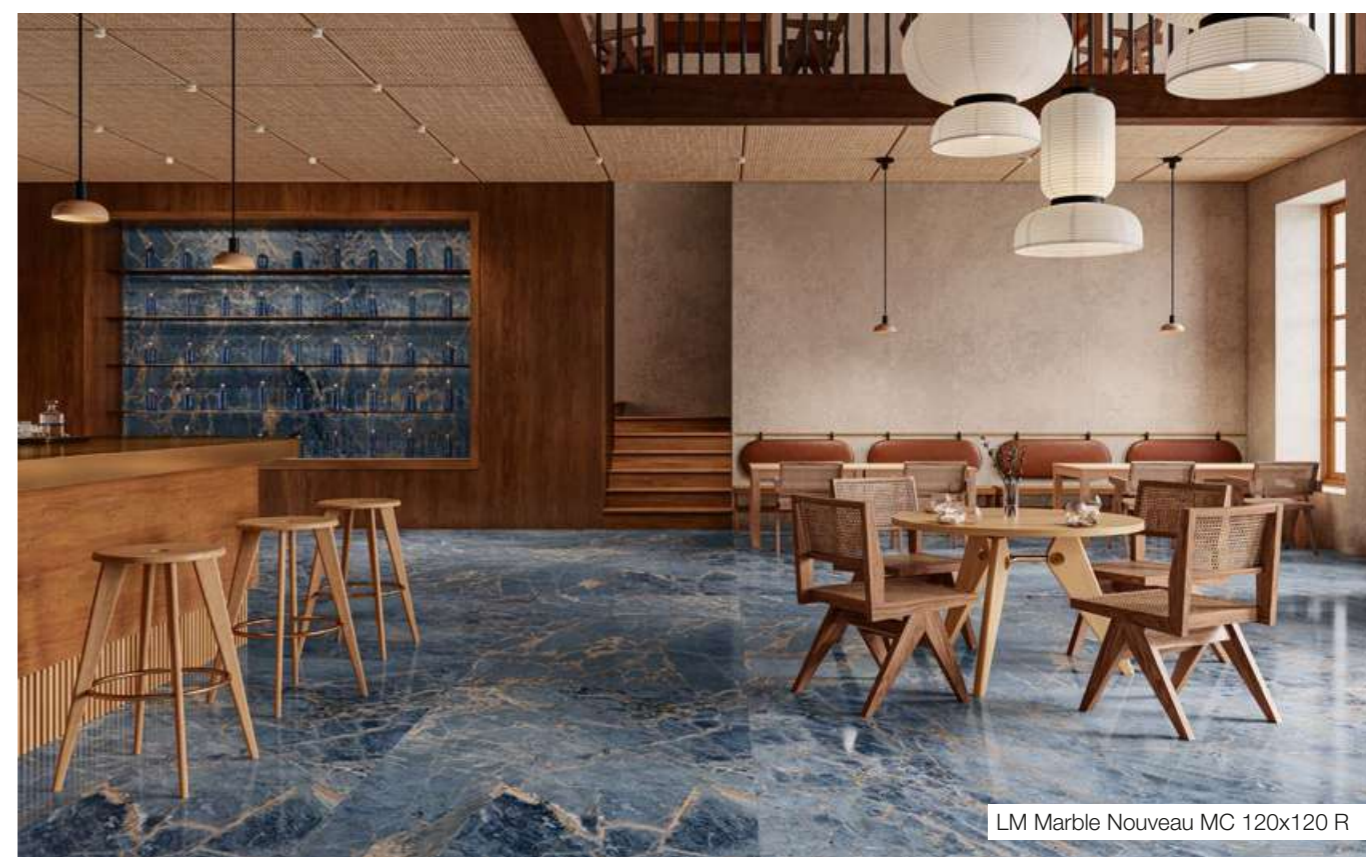

MARBLES

7 mm | | **120x120 R**
48"x48" R

Azul

LM Marble Nouveau MC
120x120 R / 48"x48" R
F3701E8151 / M2420
G3

120x120 R / 48"x48" R

2 Pzs. 51 Kg. 2,880 m ²	32 Box 1,638 Kg. 92,160 m ²
--	--

LM Marble Nouveau MC 120x120 R