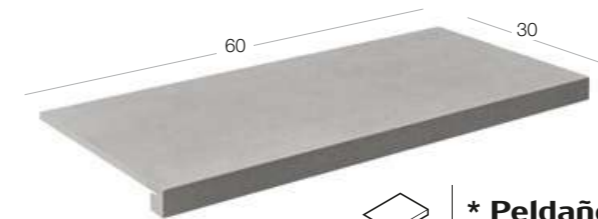

We also keep your security in mind by creating steps with slip resistant properties in two formats, flat and indented.

Discover the design options that you can choose from as a complement to your floor tile.

Rodapié medio / Medium skirting

8x60 / 3"x24" 9,5x60 / 4"x24"
10x60 / 4"x24"

Rodapié largo / Long Skirting

9,5x120 / 4"x48" 9,5x90 / 4"x36"

* Peldaño liso / Grooveless step

30x120 / 12"x48" 19,5x120 / 8"x48"
30x90 / 12"x36" 30x60 / 12"x24"