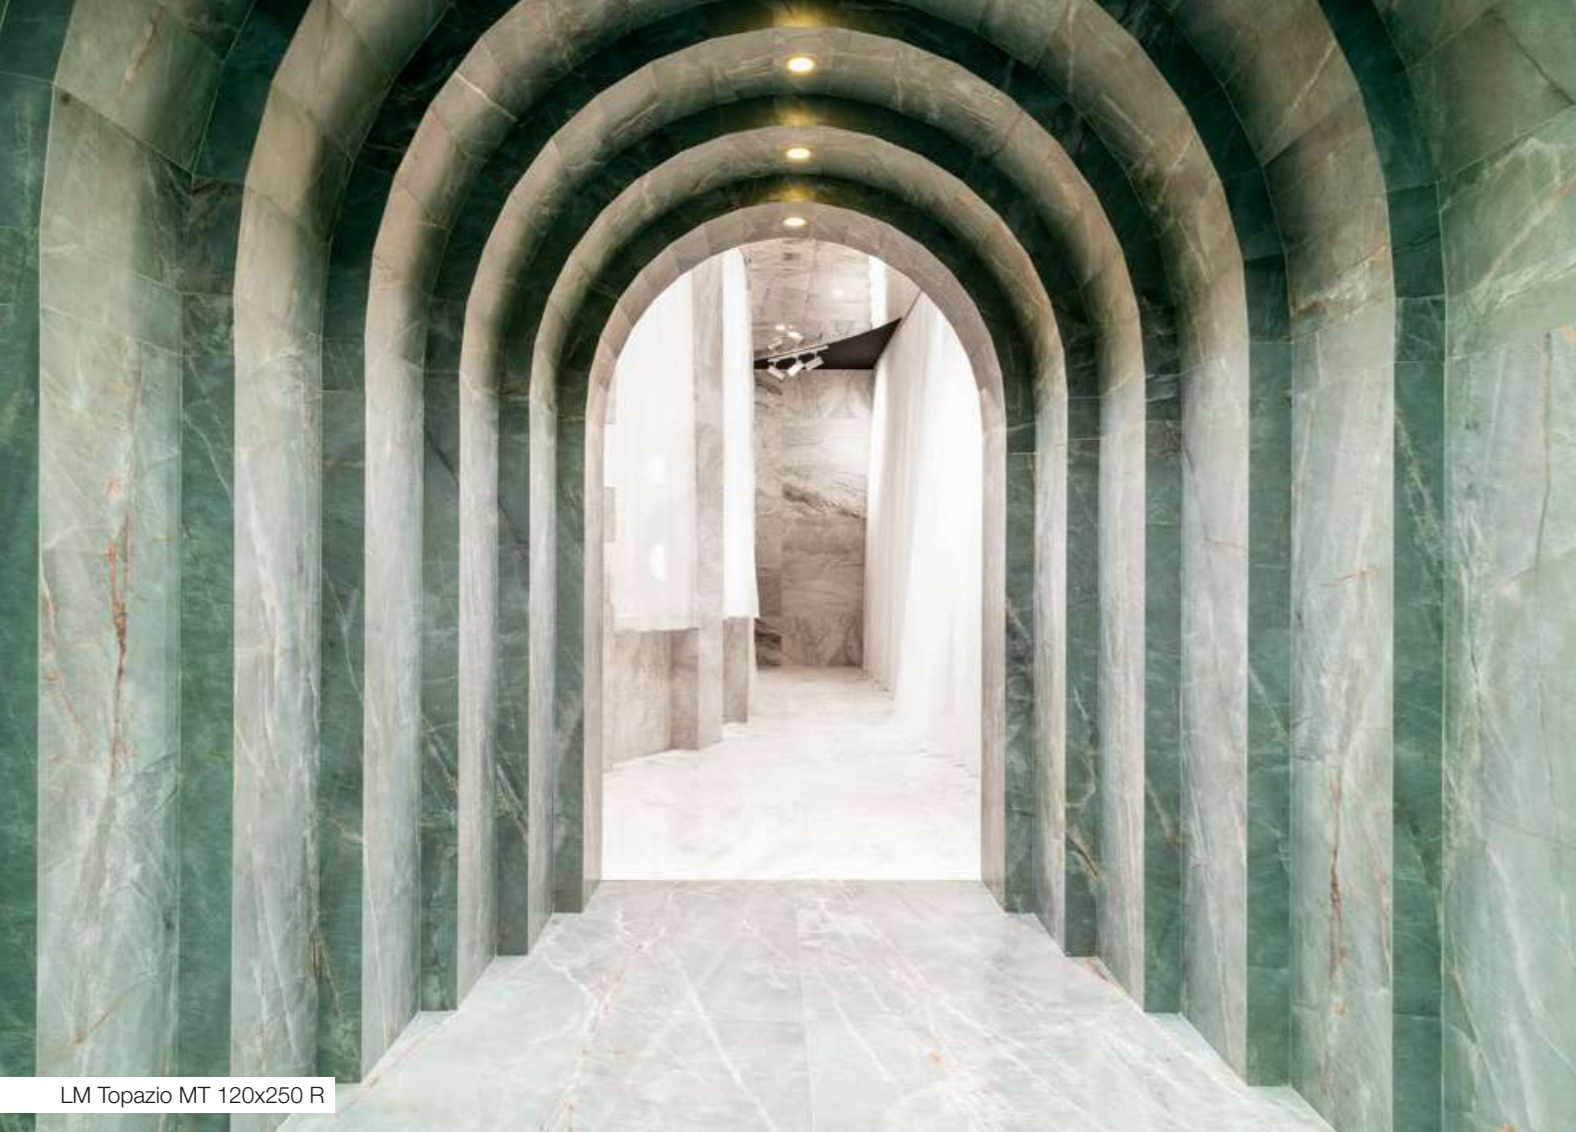

Topazio

Porcelánico / Porcelain Tile

thinbig®

MARBLES

120x250 R
48"x100" R

Verde

LM Topazio MT
120x250 R / 48"x100" R
FG600MR211 / P1750
G4 C1 R9

Topazio
disponible en formato: / available in size:

60x120 R | 125
24"x48" R

120x250 R / 48"x100" R

1 Pzs. 62 Kg. 2,990 m²	14 Box 864 Kg. 41,860 m²