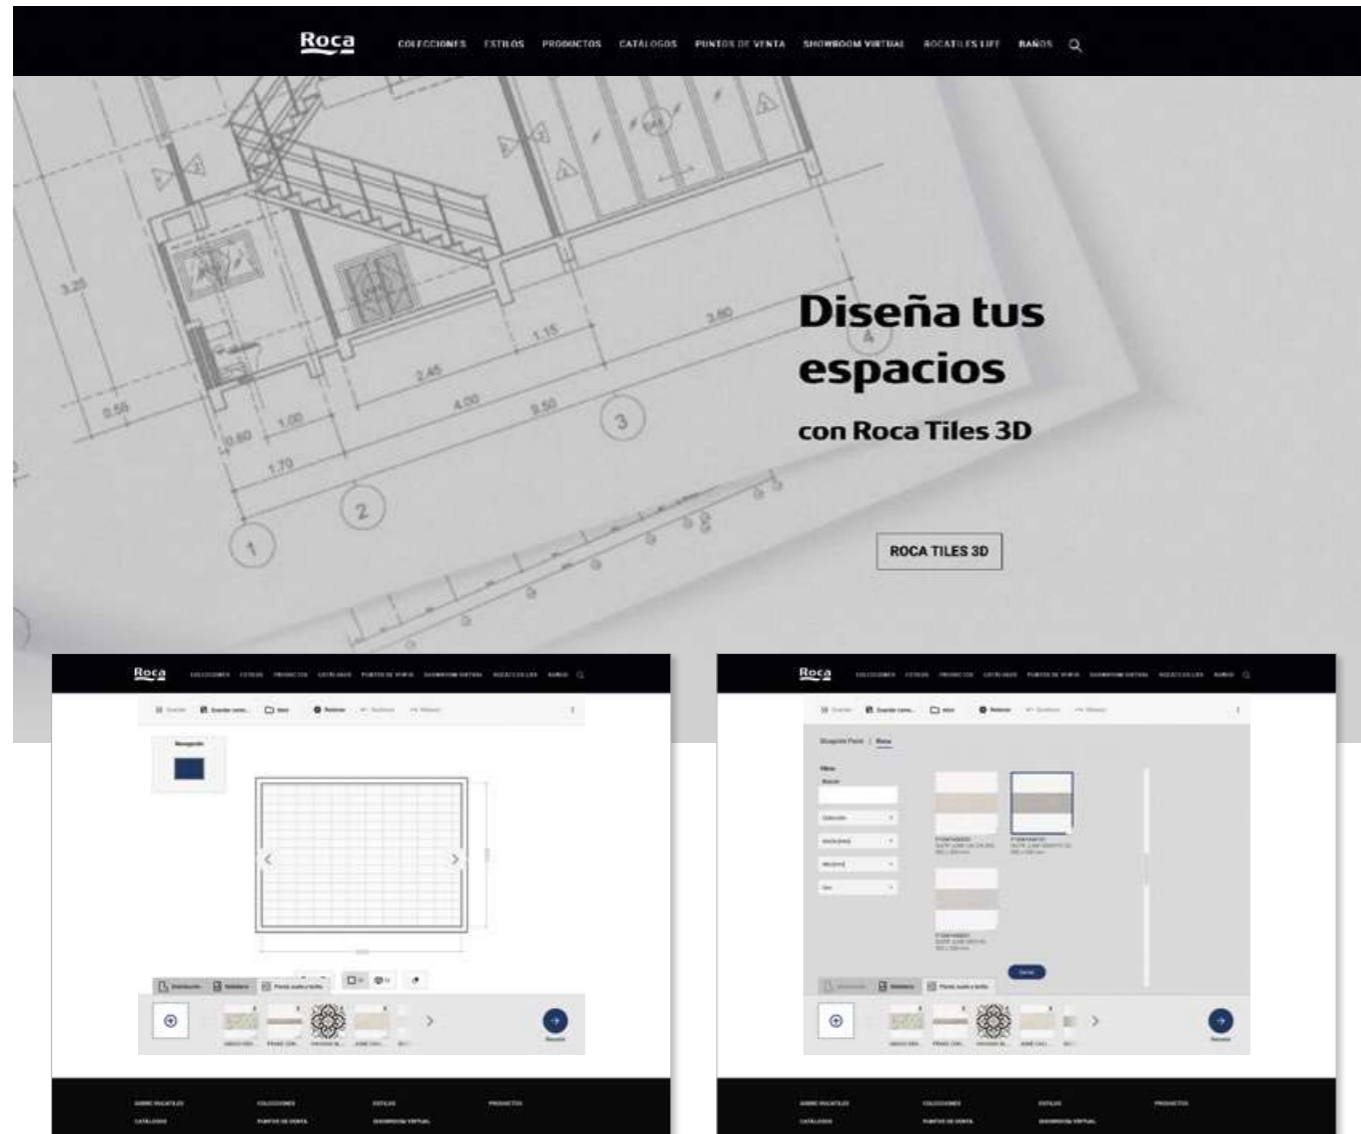

Descubre una nueva forma de imaginar y diseñar espacios con Roca Tiles 3D

Discover a new way of imagining and designing spaces with Roca Tiles 3D

Algunos ambientes diseñados con nuestro programa 3D.