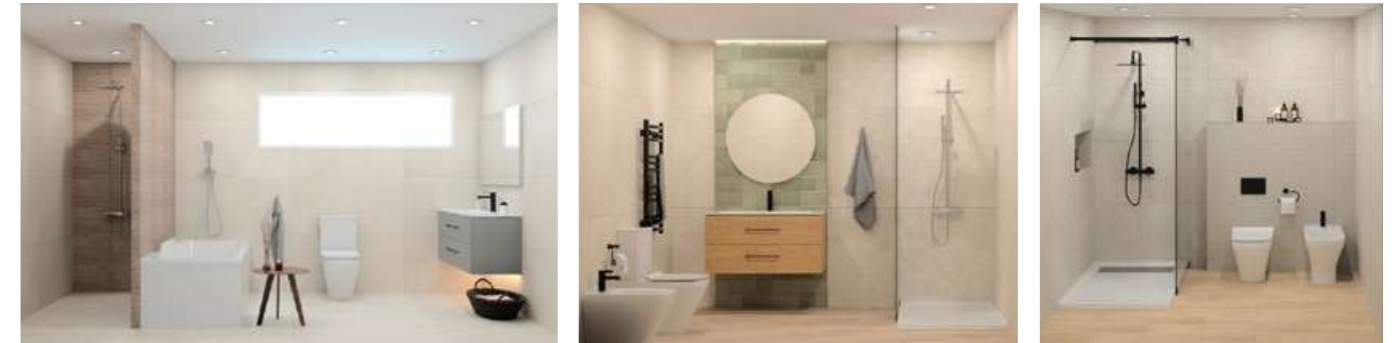

Descubre una nueva forma de imaginar y diseñar espacios con Roca Tiles 3D

Discover a new way of imagining and designing spaces with Roca Tiles 3D

Algunos ambientes diseñados con nuestro programa 3D.