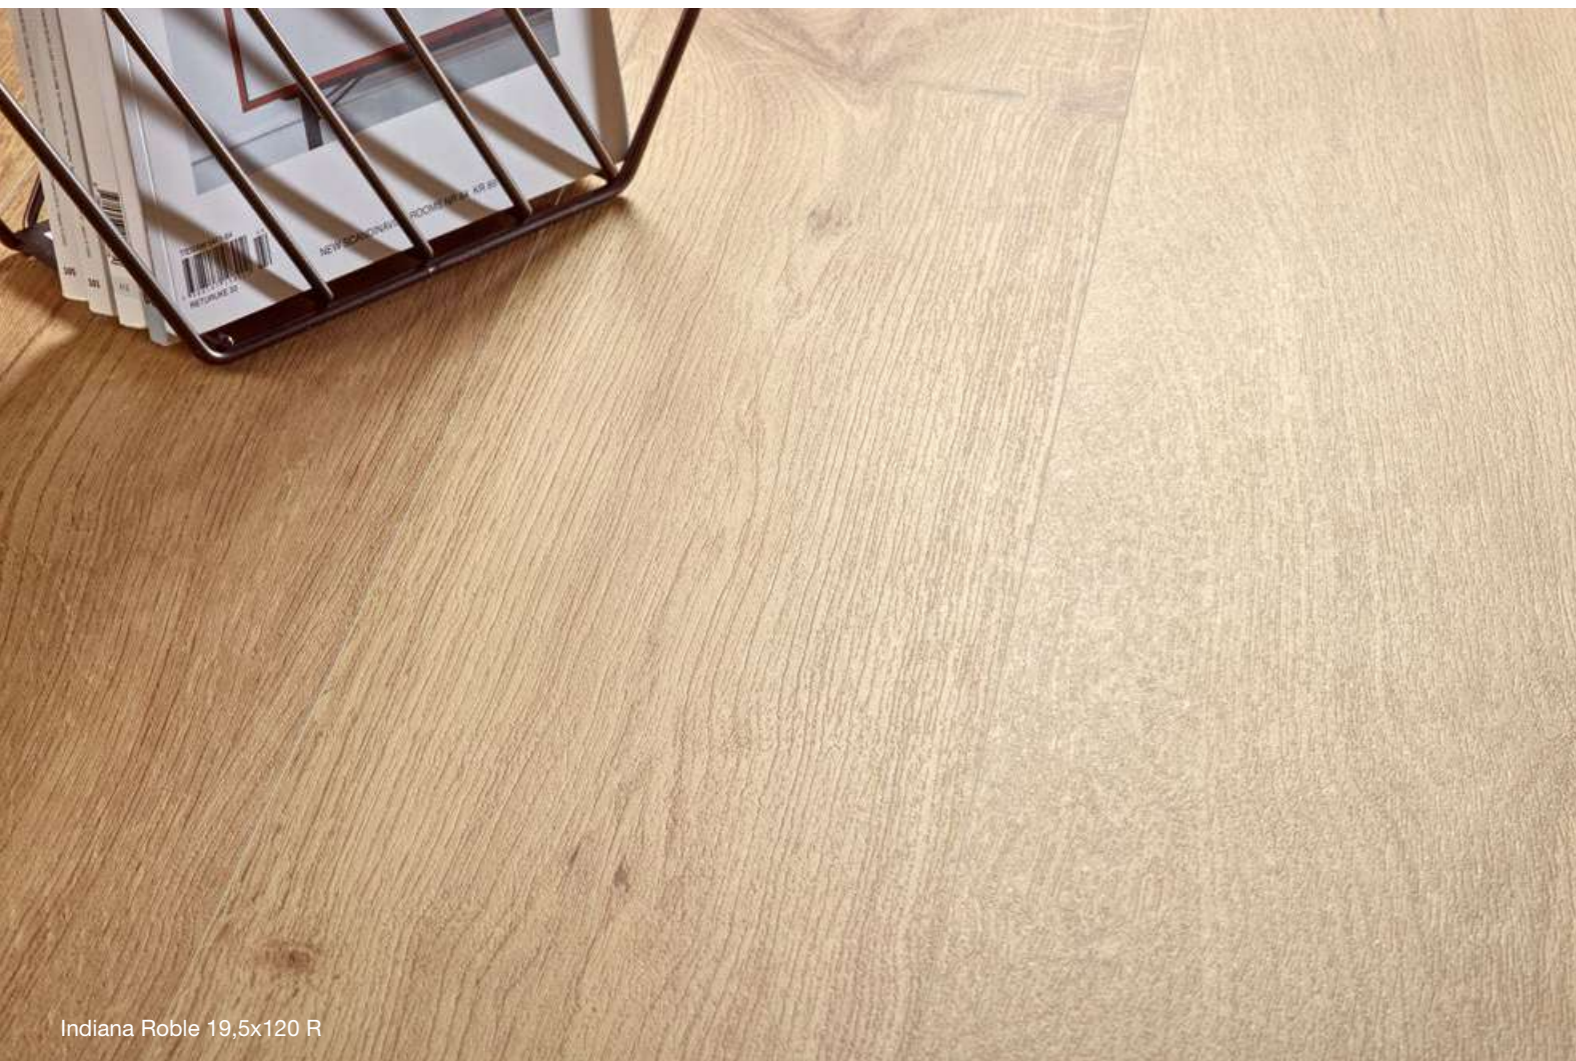

Indiana Roble 19,5x120 R

Indiana

Porcelánico / Porcelain Tile

WOODS

7 mm |
|
|
|
|
25% RECYCLED |
|
19,5x120 R
8"x48" R

Packing list 78